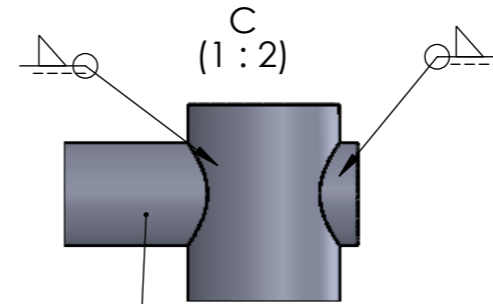

ALL DIMENSIONS IN MILLIMETERS

Cross tube recessed into the vertical tube

Cross tube recessed into the vertical tube

TITLE: BVS Euro 27 DUO Super HD 1,2				
NAME	SGN	DATE	WEIGHT:	
DRAWN BINCZAK		27/05/24	13 kg	
CHK'D				
FINISH:			TOLERANCE: ±5%	

CODE:	Revision
10067.7	
SCALE: 1:15	SHEET 1 OF 1