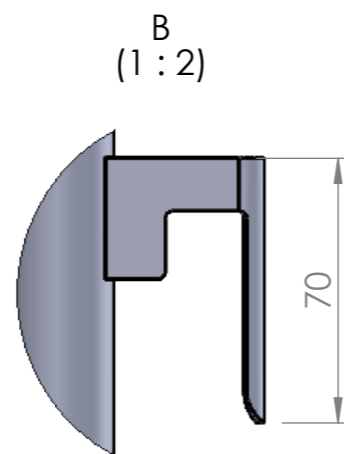

ALL DIMENSIONS IN MILLIMETERS

Cross tube recessed into the vertical tube

Cross tube recessed into the vertical tube

TITLE: BVS Euro 27 DUO Super HD 1,2				
NAME	SGN	DATE	WEIGHT:	
DRAWN BINCZAK		27/05/24	13 kg	
CHK'D				
FINISH:			TOLERANCE: ±5%	

CODE:	Revision
10067.7	
SCALE: 1:15	SHEET 1 OF 1