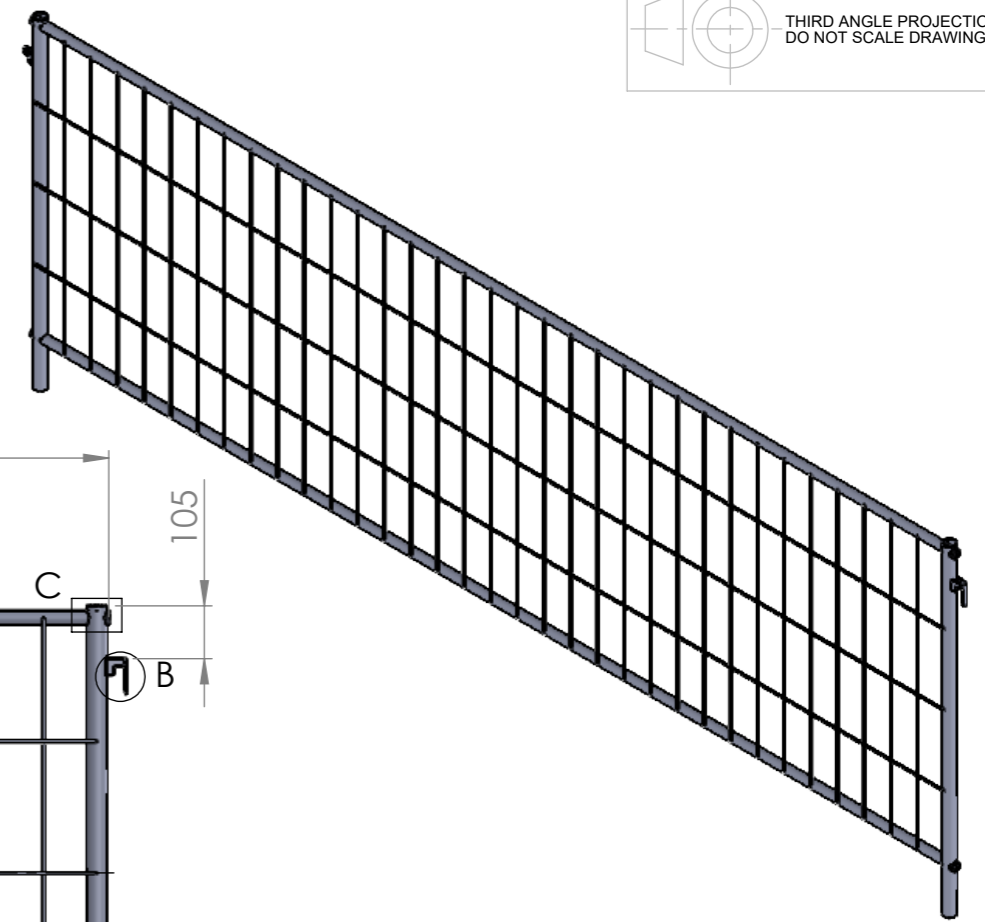

ALL DIMENSIONS IN MILLIMETERS

Cross tube recessed into the vertical tube

Cross tube recessed into the vertical tube

TITLE: BVS Euro 27 DUO Super HD 1,2				
NAME	SGN	DATE	WEIGHT:	
DRAWN BINCZAK		27/05/24	13 kg	
CHK'D				
FINISH:			TOLERANCE: ±5%	

CODE:	Revision
10067.7	
SCALE: 1:15	SHEET 1 OF 1