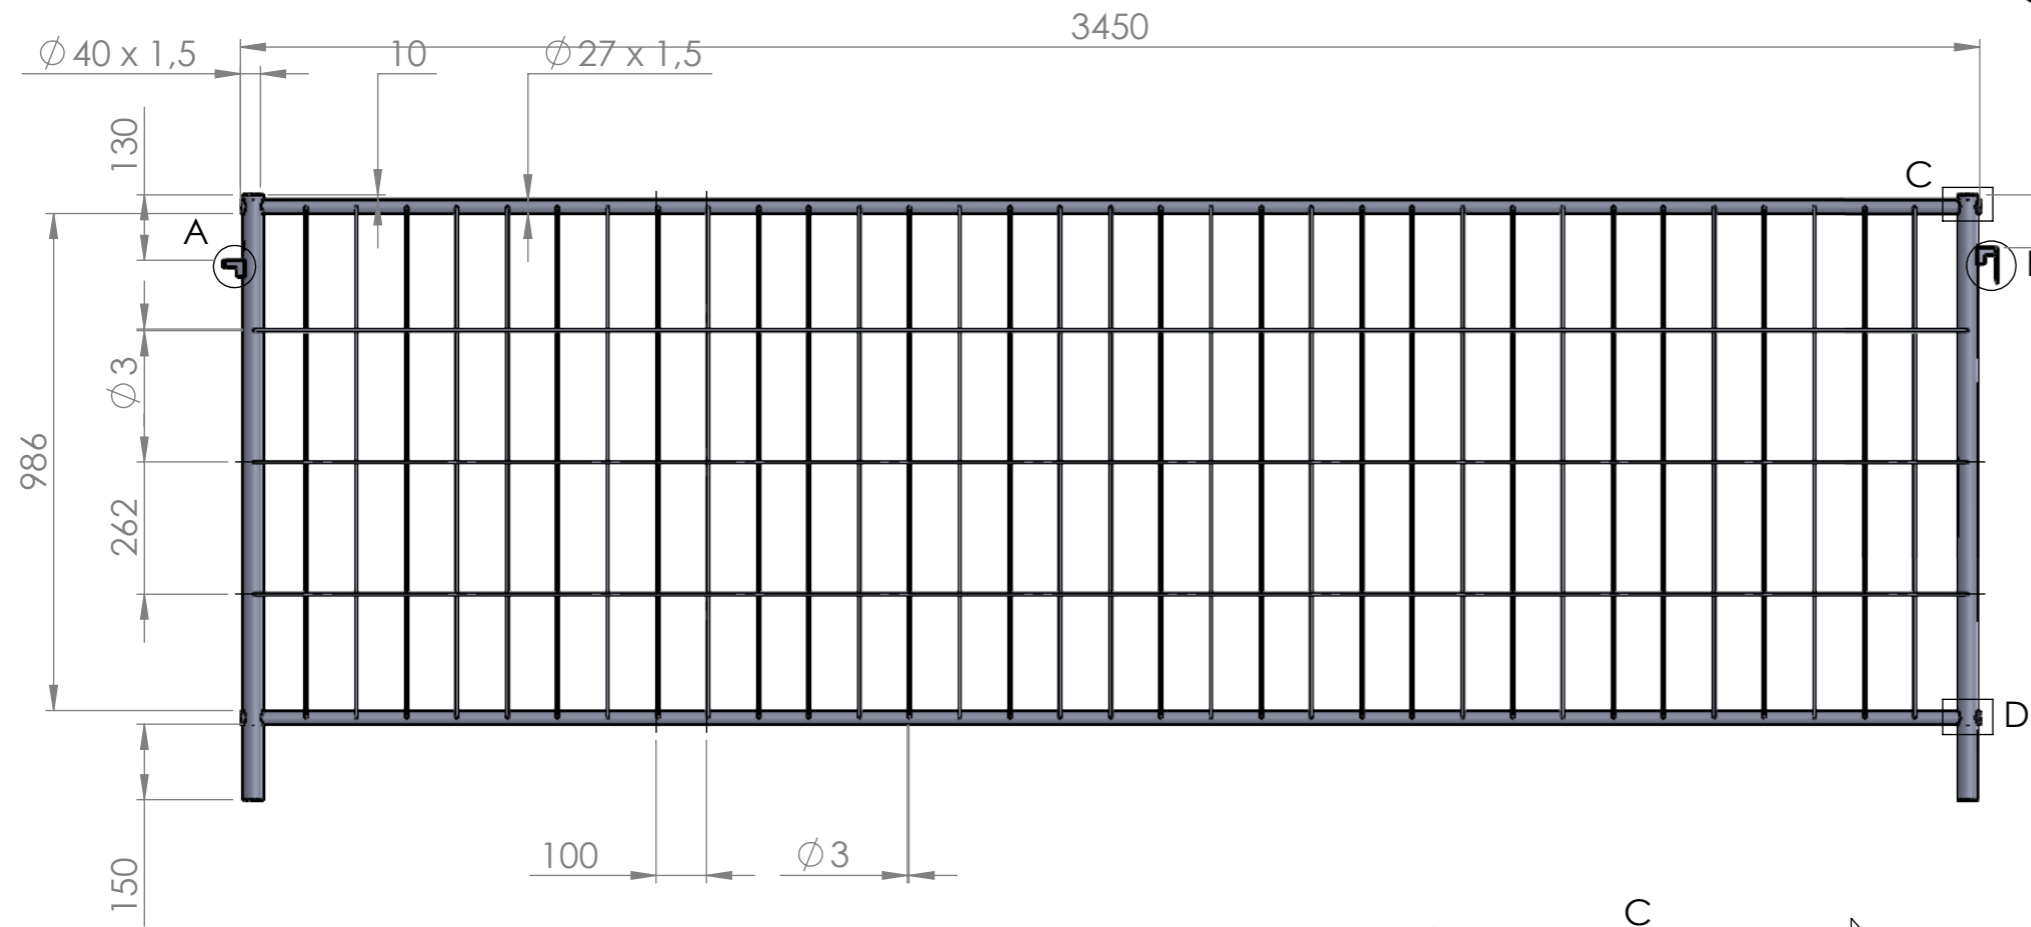

ALL DIMENSIONS IN MILLIMETERS

Cross tube recessed into the vertical tube

Cross tube recessed into the vertical tube

TITLE: BVS Euro 27 DUO Super HD 1,2				
NAME	SGN	DATE	WEIGHT:	
DRAWN BINCZAK		27/05/24	13 kg	
CHK'D				
FINISH:			TOLERANCE: ±5%	

CODE:	Revision
10067.7	
SCALE: 1:15	SHEET 1 OF 1