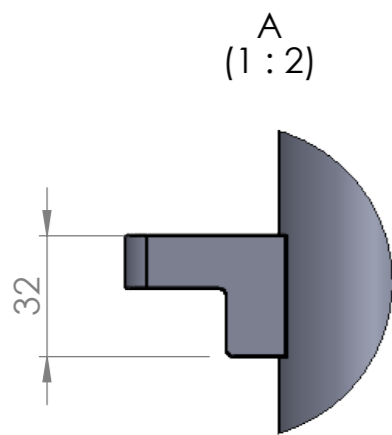

ALL DIMENSIONS IN MILLIMETERS

Cross tube recessed into the vertical tube

Cross tube recessed into the vertical tube

TITLE: BVS Euro 27 DUO Super HD 1,2				
NAME	SGN	DATE	WEIGHT:	
DRAWN BINCZAK		27/05/24	13 kg	
CHK'D				
FINISH:			TOLERANCE: ±5%	

CODE:	Revision
10067.7	
SCALE: 1:15	SHEET 1 OF 1