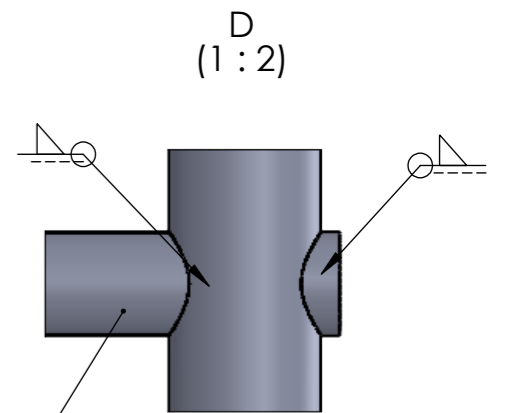

ALL DIMENSIONS IN MILLIMETERS

Cross tube recessed into the vertical tube

Cross tube recessed into the vertical tube

TITLE: BVS Euro 27 DUO Super HD 1,2				
NAME	SGN	DATE	WEIGHT:	
DRAWN BINCZAK		27/05/24	13 kg	
CHK'D				
FINISH:			TOLERANCE: ±5%	

CODE:	Revision
10067.7	
SCALE: 1:15	SHEET 1 OF 1