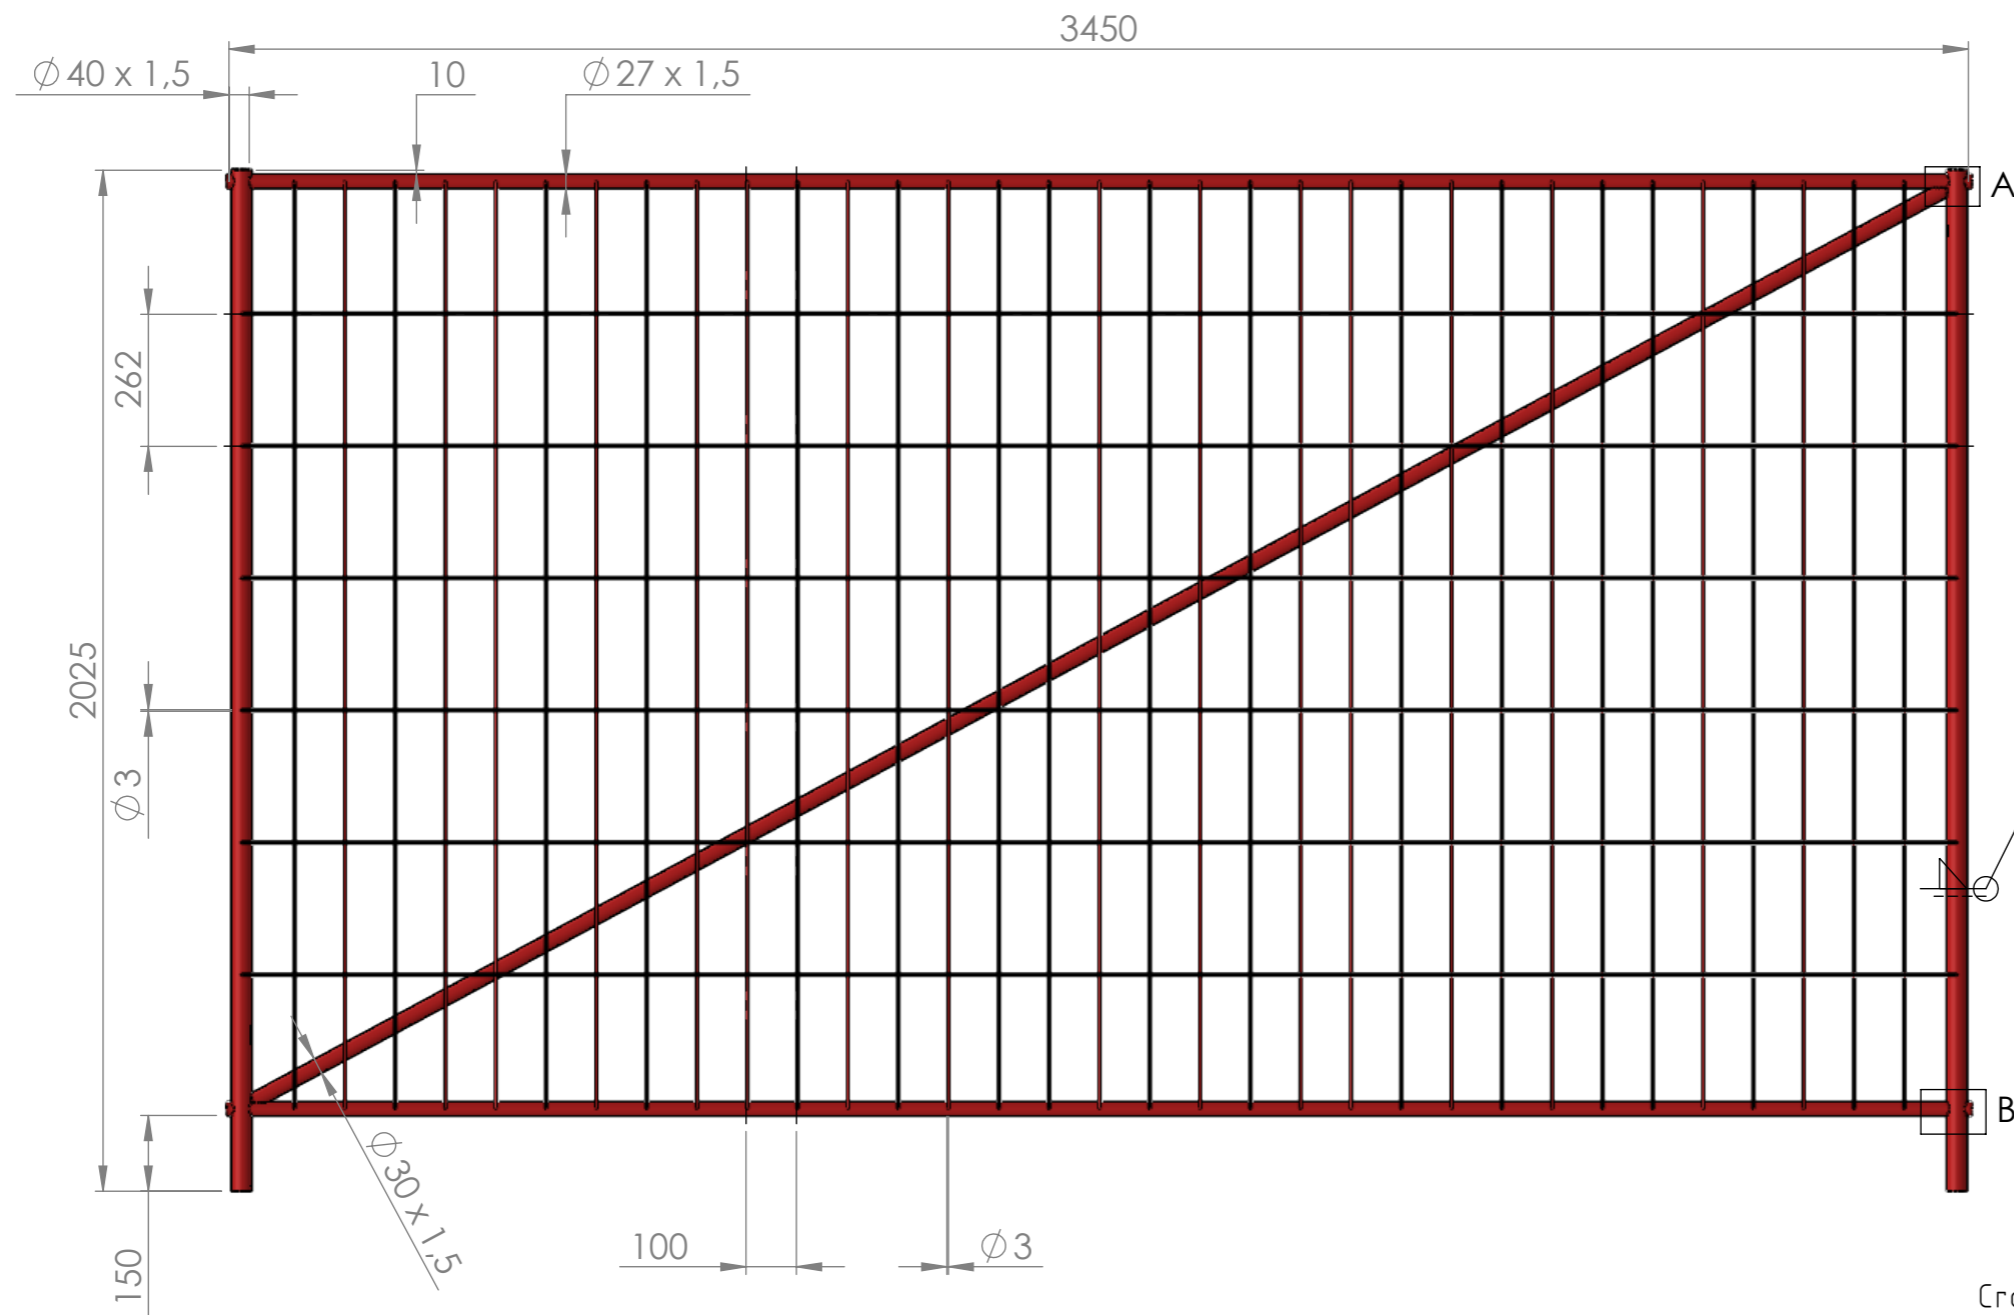

ALL DIMENSIONS IN MILLIMETERS

Cross tube recessed into the vertical tube

A (1:2)

B (1:2)

Cross tube recessed into the vertical tube

TITLE: BVS Euro Gate HD							
DRAWN	NAME	SGN	DATE	WEIGHT:			
CHK'D	BINCZAK		01/03/24	25 kg			
FINISH:	ALL COATED RED 3000		TOLERANCE:	±5%	CODE:	10028.6	Revision
					SCALE: 1:15	SHEET 1 OF 1	A3