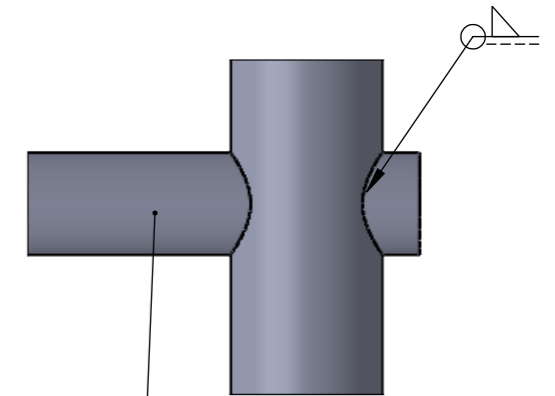

ALL DIMENSIONS IN MILLIMETERS

Cross tube recessed into the vertical tube

A
(1:2)

B
(1:2)

Cross tube recessed into the vertical tube

TITLE:					BVS Euro Gate HD					
DRAWN	NAME	SGN	DATE	WEIGHT:						
CHK'D	BINCZAK		01/03/24	25 kg						
FINISH:	GALVANISED			TOLERANCE:	±5%		CODE:	10028.5		