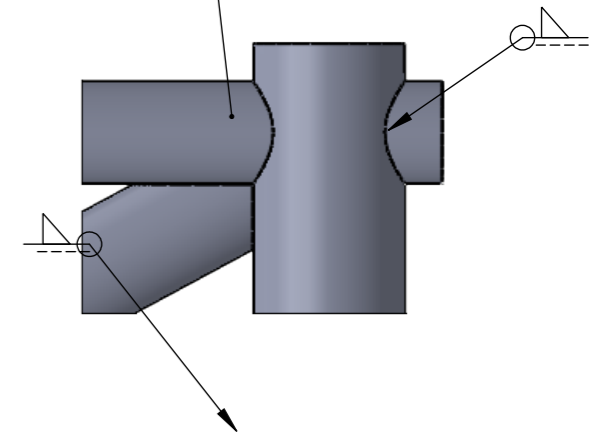

ALL DIMENSIONS IN MILLIMETERS

Cross tube recessed into the vertical tube

A
(1:2)

B
(1:2)

Cross tube recessed into the vertical tube

TITLE:					BVS Euro Gate HD					
DRAWN	NAME	SGN	DATE	WEIGHT:						
CHK'D	BINCZAK		01/03/24	25 kg						
FINISH:	GALVANISED			TOLERANCE:	±5%		CODE:	10028.5		