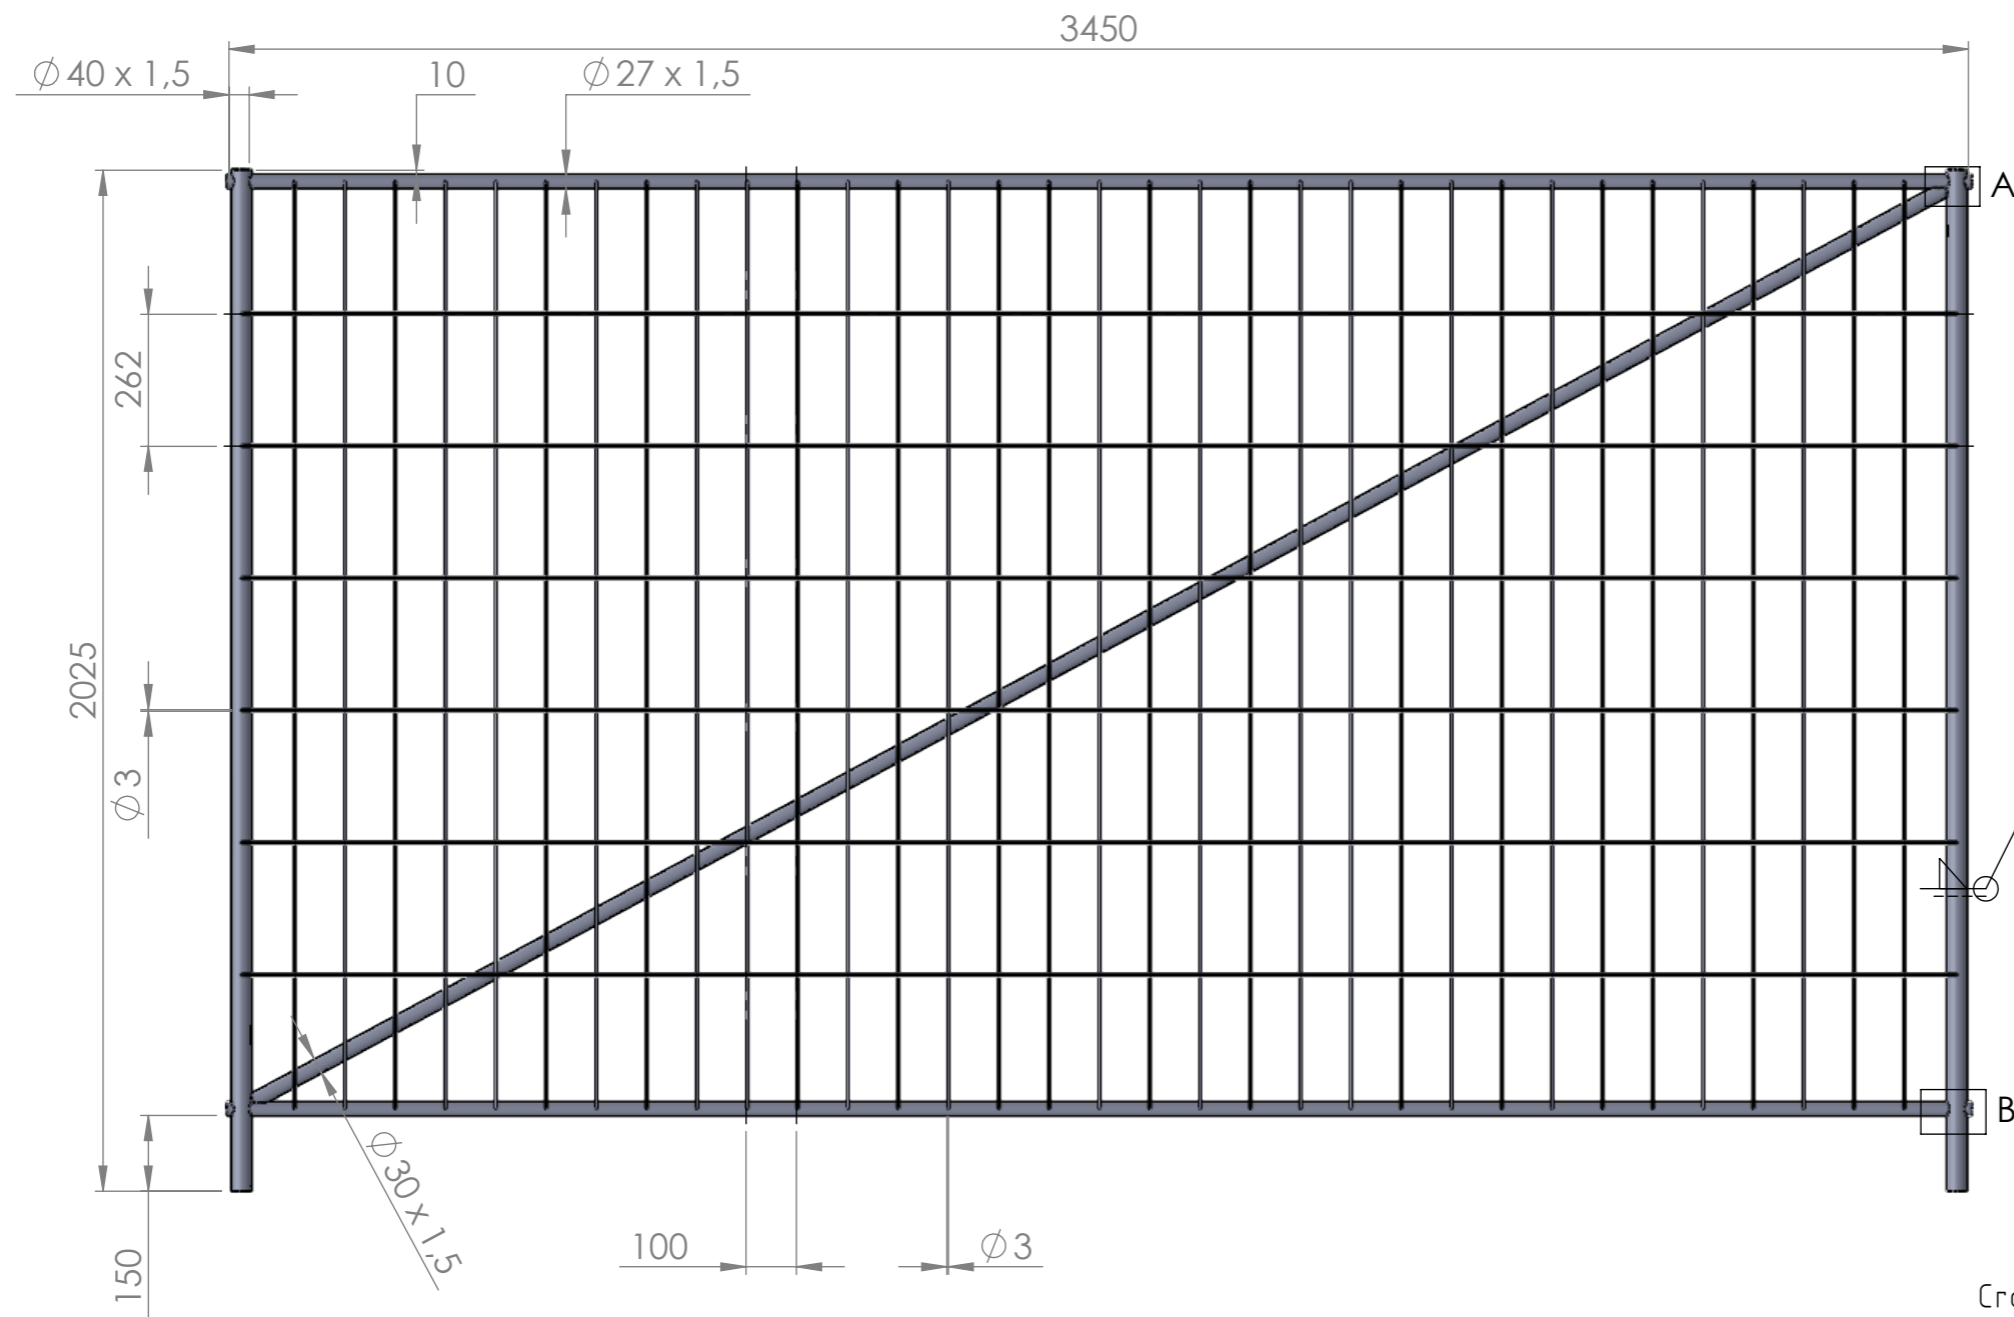

ALL DIMENSIONS IN MILLIMETERS

Cross tube recessed into the vertical tube

A
(1:2)

B
(1:2)

Cross tube recessed into the vertical tube

TITLE:					BVS Euro Gate HD					
DRAWN	NAME	SGN	DATE	WEIGHT:						
CHK'D	BINCZAK		01/03/24	25 kg						
FINISH:	GALVANISED			TOLERANCE:	±5%		CODE:	10028.5		