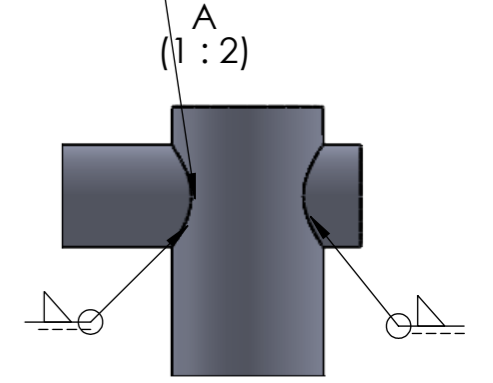

ALL DIMENSIONS IN MILLIMETERS

Cross tube recessed into the vertical tube

Cross tube recessed into the vertical tube

TITLE: BVS Profi Business Doppelrohr				
DRAWN	NAME	SGN	DATE	WEIGHT:
CHK'D	BINCZAK		04/02/24	14 kg
FINISH:	HOT DIPPED GALVANISED		TOLERANCE:	±5%