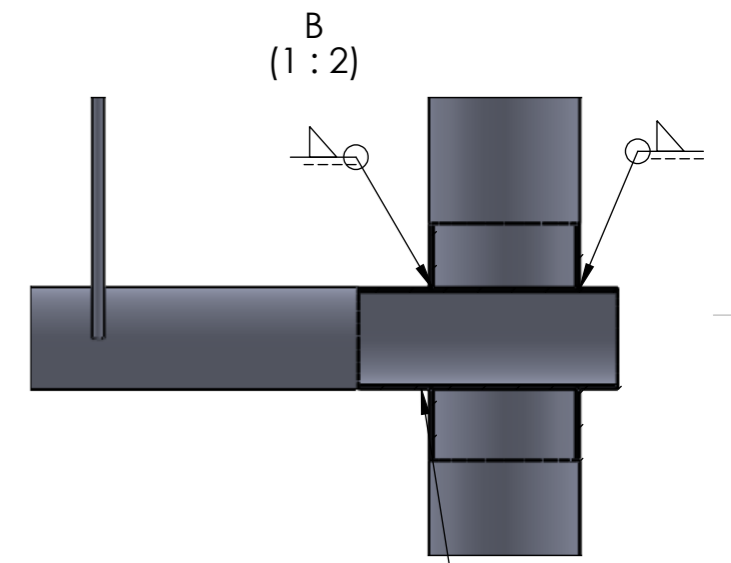

ALL DIMENSIONS IN MILLIMETERS

Cross tube recessed into the vertical tube

Cross tube recessed into the vertical tube

TITLE: BVS Profi Business Doppelrohr				
DRAWN	NAME	SGN	DATE	WEIGHT:
CHK'D	BINCZAK		04/02/24	14 kg
FINISH:	HOT DIPPED GALVANISED		TOLERANCE:	±5%