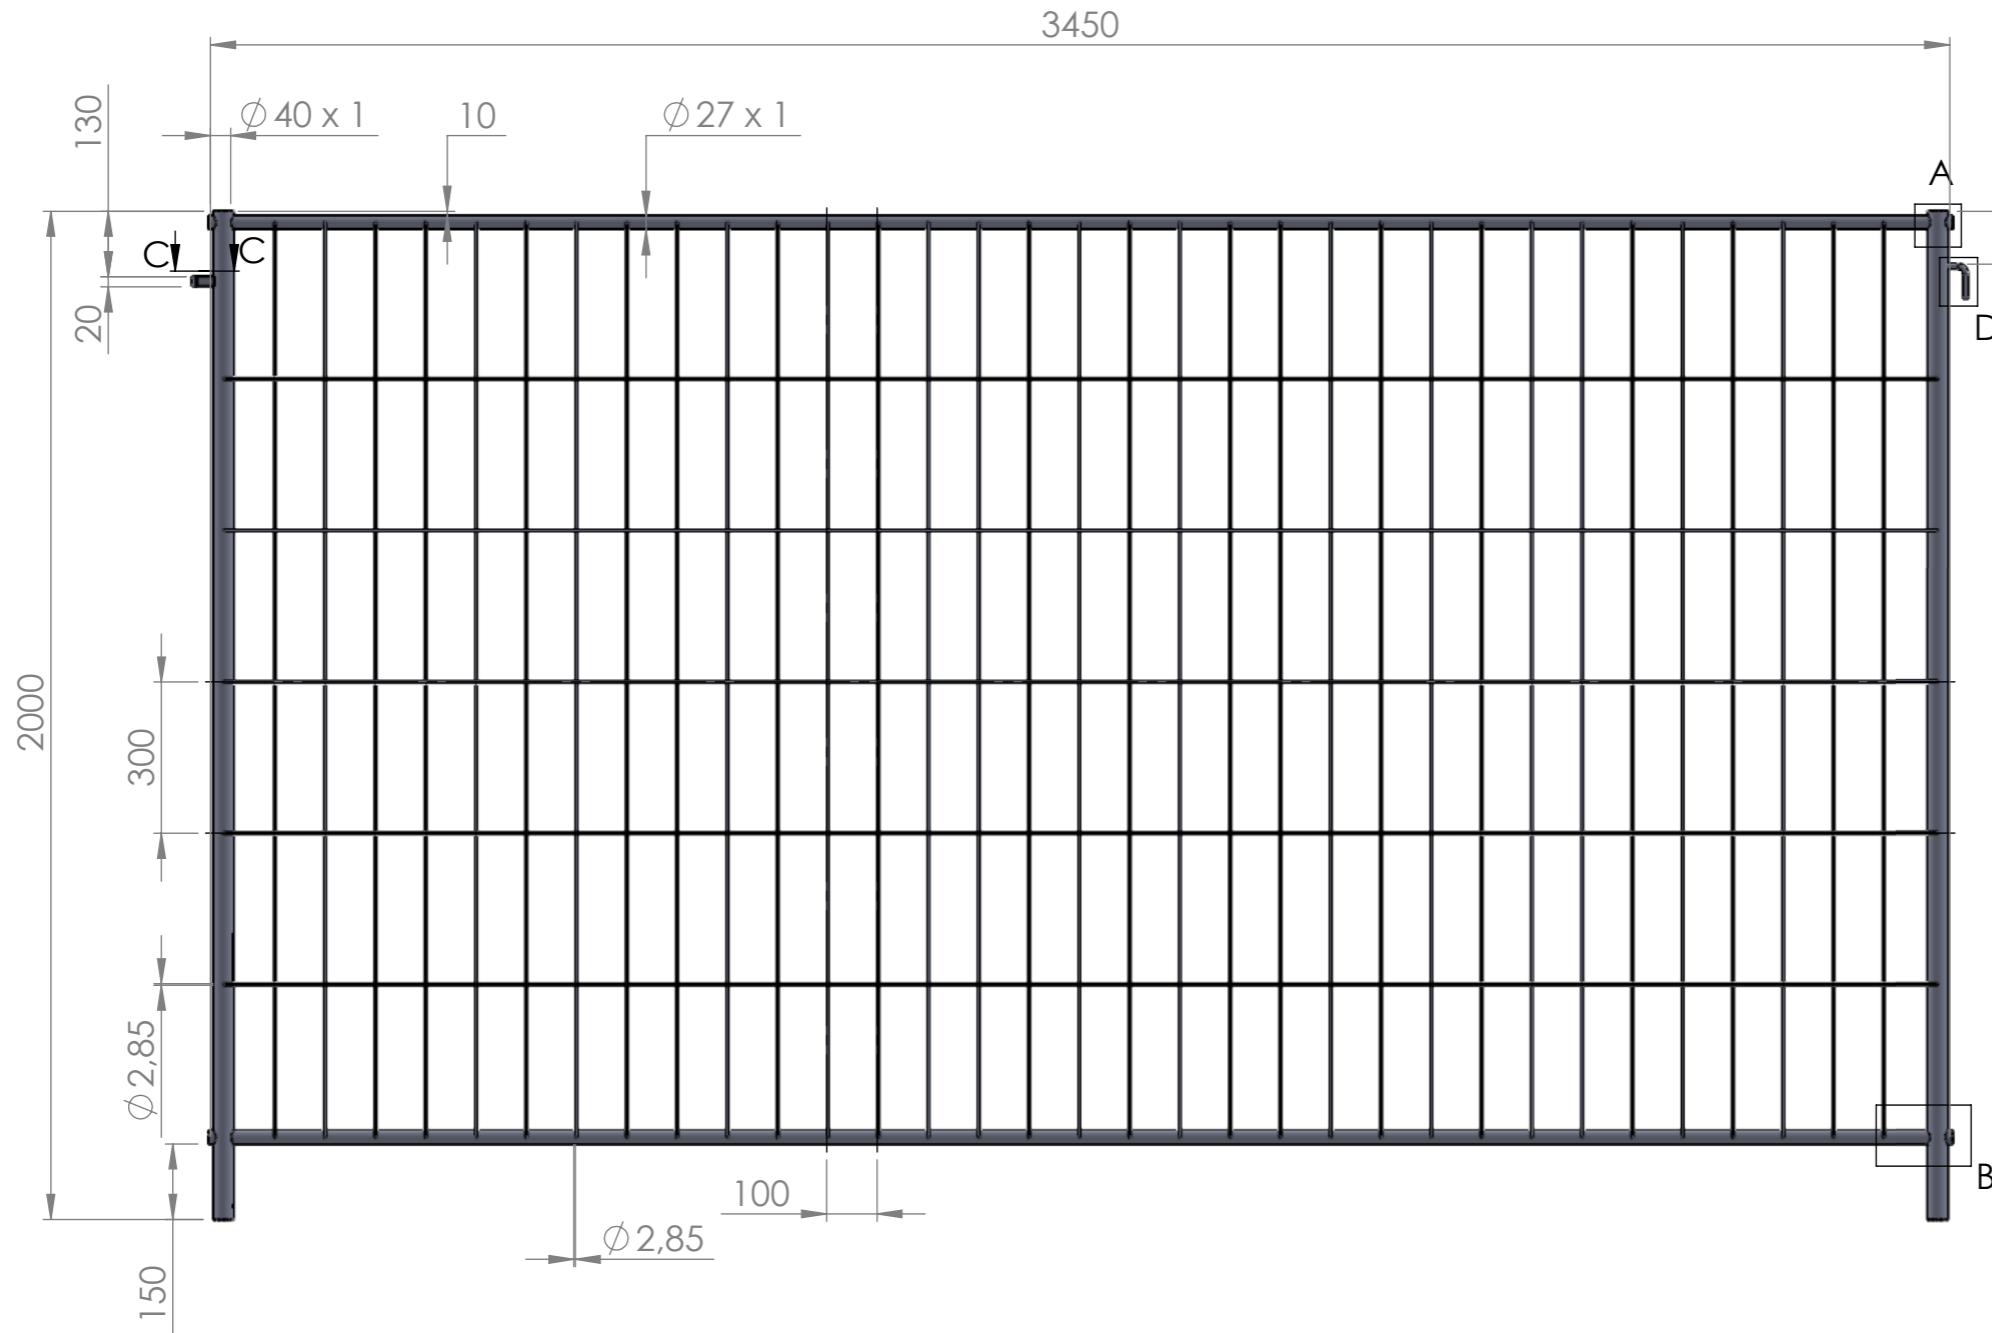

ALL DIMENSIONS IN MILLIMETERS

Cross tube recessed into the vertical tube

Cross tube recessed into the vertical tube

TITLE: BVS Profi Business Doppelrohr				
DRAWN	NAME	SGN	DATE	WEIGHT:
CHK'D	BINCZAK		04/02/24	14 kg
FINISH:	HOT DIPPED GALVANISED		TOLERANCE:	±5%

Stephan Böcker
 CODE: 20075.0
 Revision