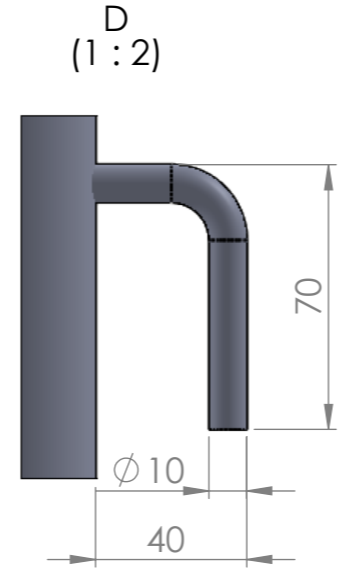

ALL DIMENSIONS IN MILLIMETERS

Cross tube recessed into the vertical tube

Cross tube recessed into the vertical tube

TITLE: BVS Profi Business Doppelrohr				
DRAWN	NAME	SGN	DATE	WEIGHT:
CHK'D	BINCZAK		04/02/24	14 kg
FINISH:	HOT DIPPED GALVANISED		TOLERANCE:	±5%