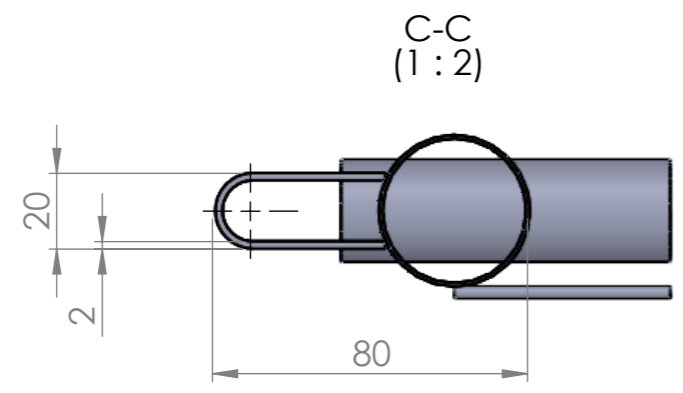

ALL DIMENSIONS IN MILLIMETERS

Cross tube recessed into the vertical tube

Cross tube recessed into the vertical tube

TITLE: BVS Profi Business Doppelrohr				
DRAWN	NAME	SGN	DATE	WEIGHT:
CHK'D	BINCZAK		04/02/24	14 kg
FINISH:	HOT DIPPED GALVANISED		TOLERANCE:	±5%