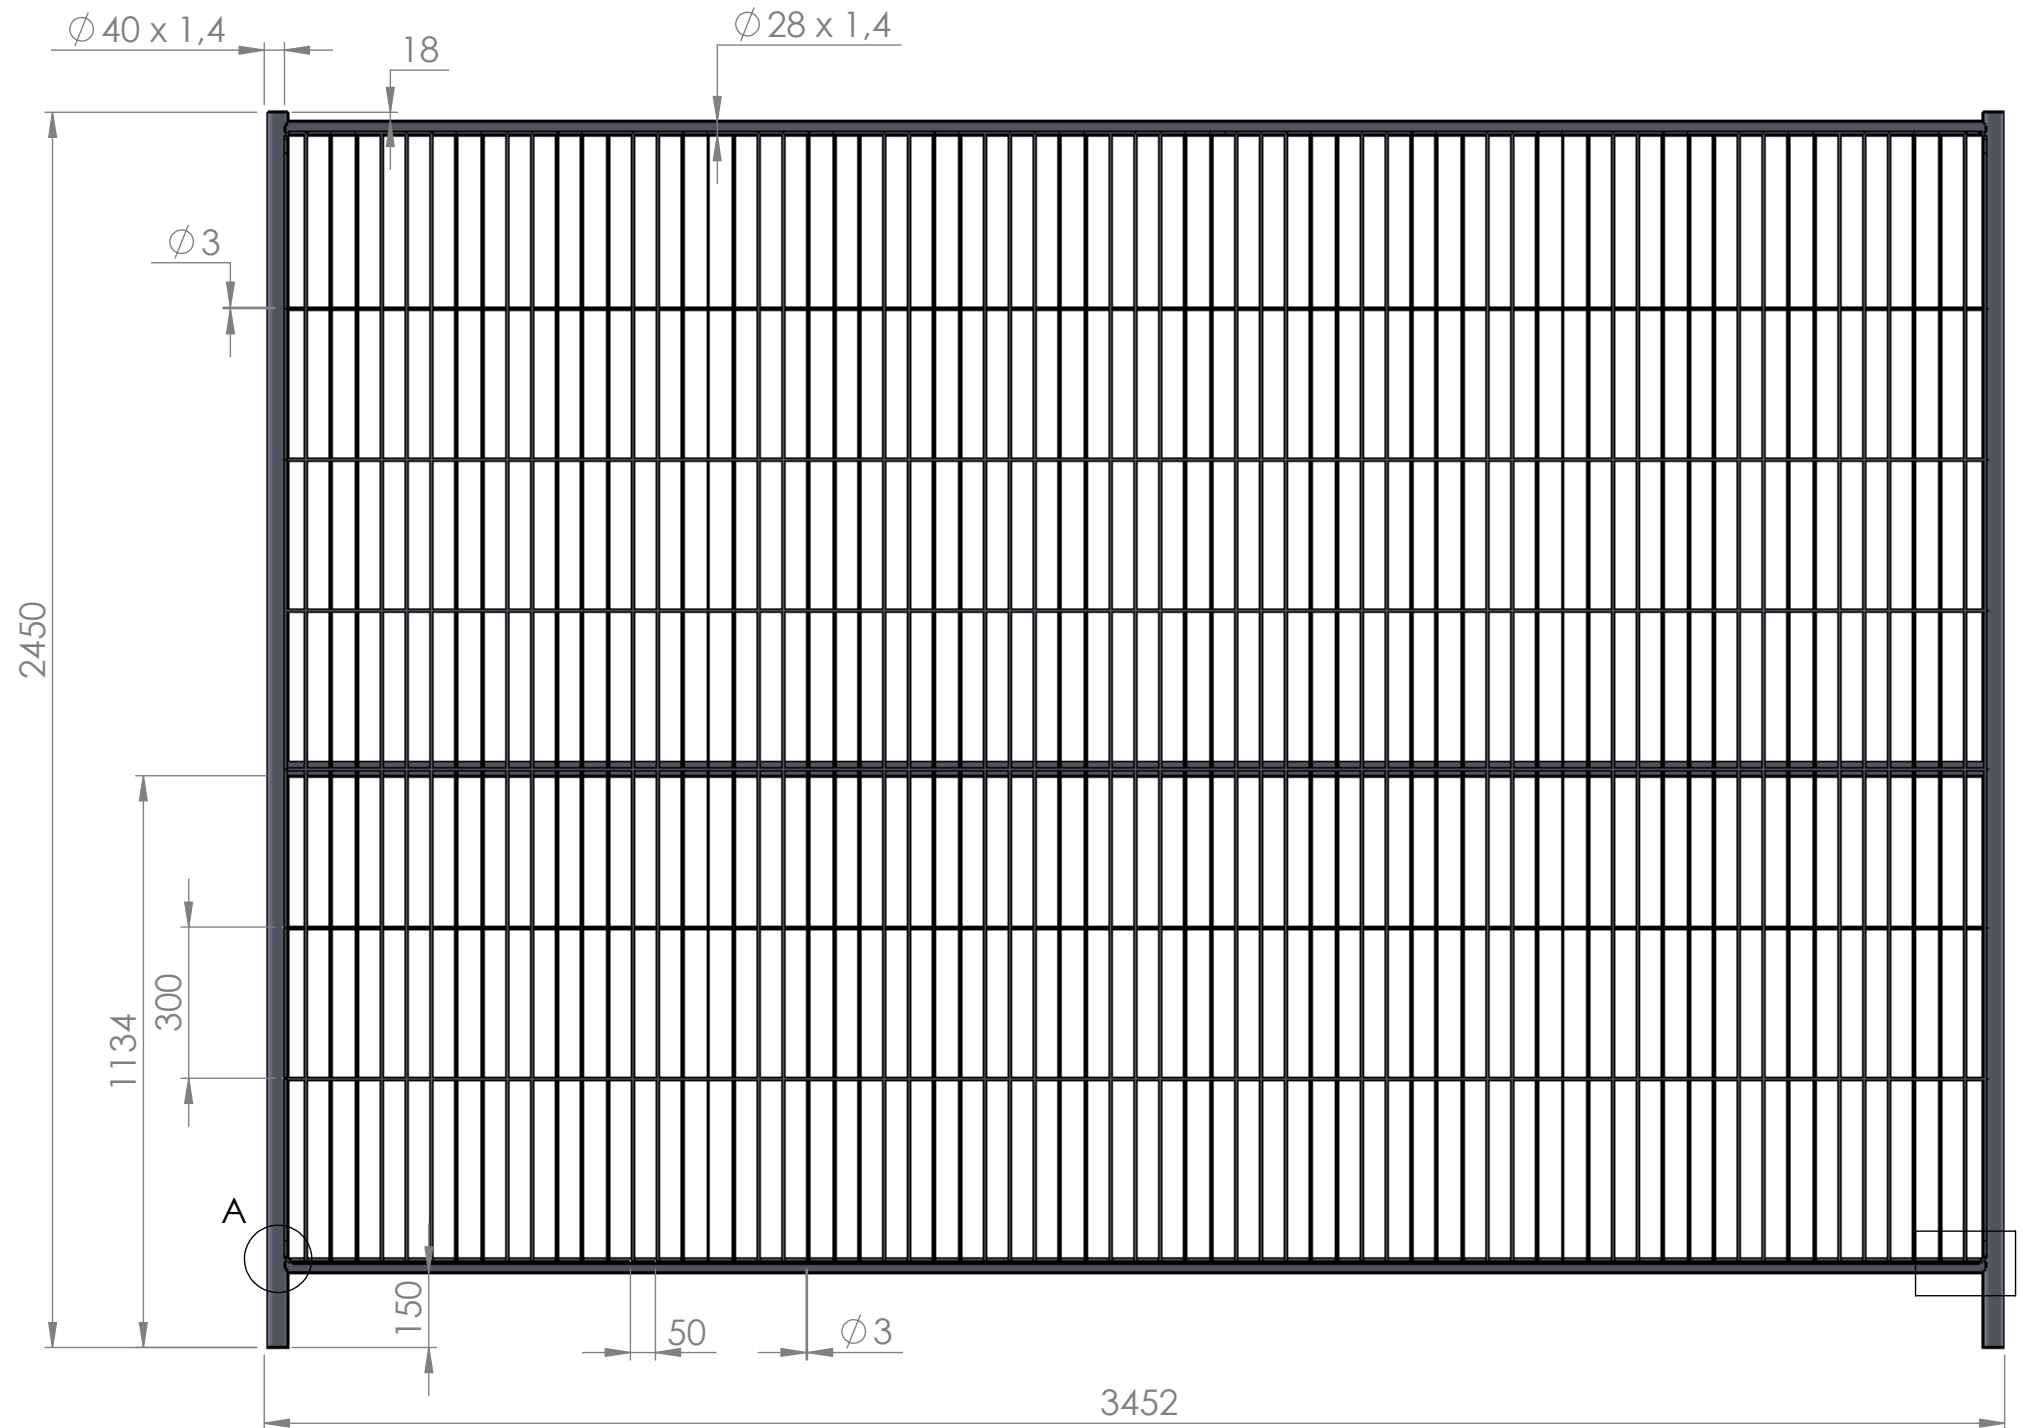

ALL DIMENSIONS IN MILLIMETERS

A (1 : 2)

B (1 : 2)

TITLE:				Profi Exklusiv Maxi, 3 Rohre			
DRAWN		NAME	SIGNATURE	DATE	WEIGHT:		
CHK'D		BIŃCZAK		09.03.20	24,5 kg		
FINISH:		HOT DIPPED GALVANISED		TOLERANCE:	$\pm 5\%$	CODE:	Revision
SCALE: 1: 15						SHEET 1 OF 1	