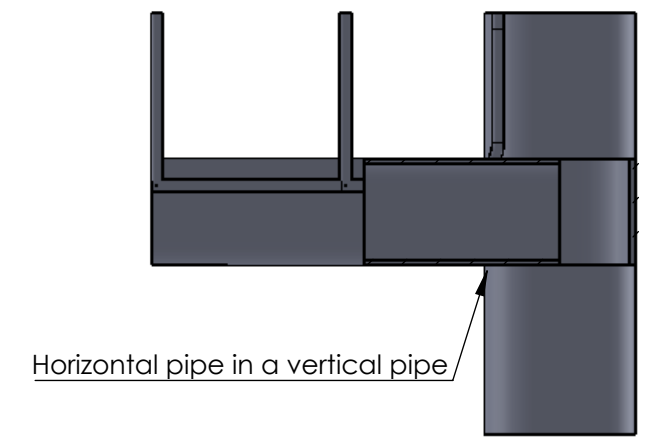

ALL DIMENSIONS IN MILLIMETERS

A (1 : 2)

B (1 : 2)

TITLE:				Profi Exklusiv Maxi, 3 Rohre			
DRAWN		NAME	SIGNATURE	DATE	WEIGHT:		
CHK'D		BIŃCZAK		09.03.20	24,5 kg		
FINISH:		HOT DIPPED GALVANISED		TOLERANCE:	$\pm 5\%$	CODE:	Revision
SCALE: 1: 15						SHEET 1 OF 1	