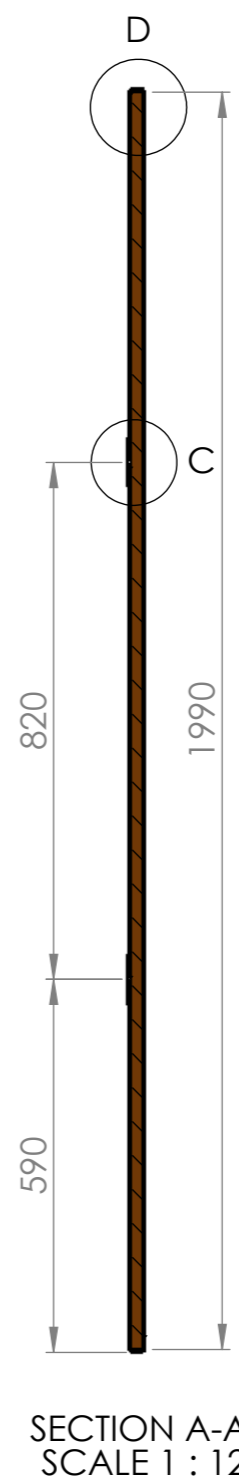

ALL DIMENSIONS IN MILLIMETERS

TITLE:				HOLZZAUN			
NAME	SIGNATURE	DATE	MATERIAL:				
DRAWN	BIŃCZAK	20/9/17					
CHK'D							
FINISH: HOT DIPPED GALVANISED		TOLERANCE: ±5%		CODE:	10077.3	Revision	
				SCALE: 1: 12	SHEET 2 OF 2		A3