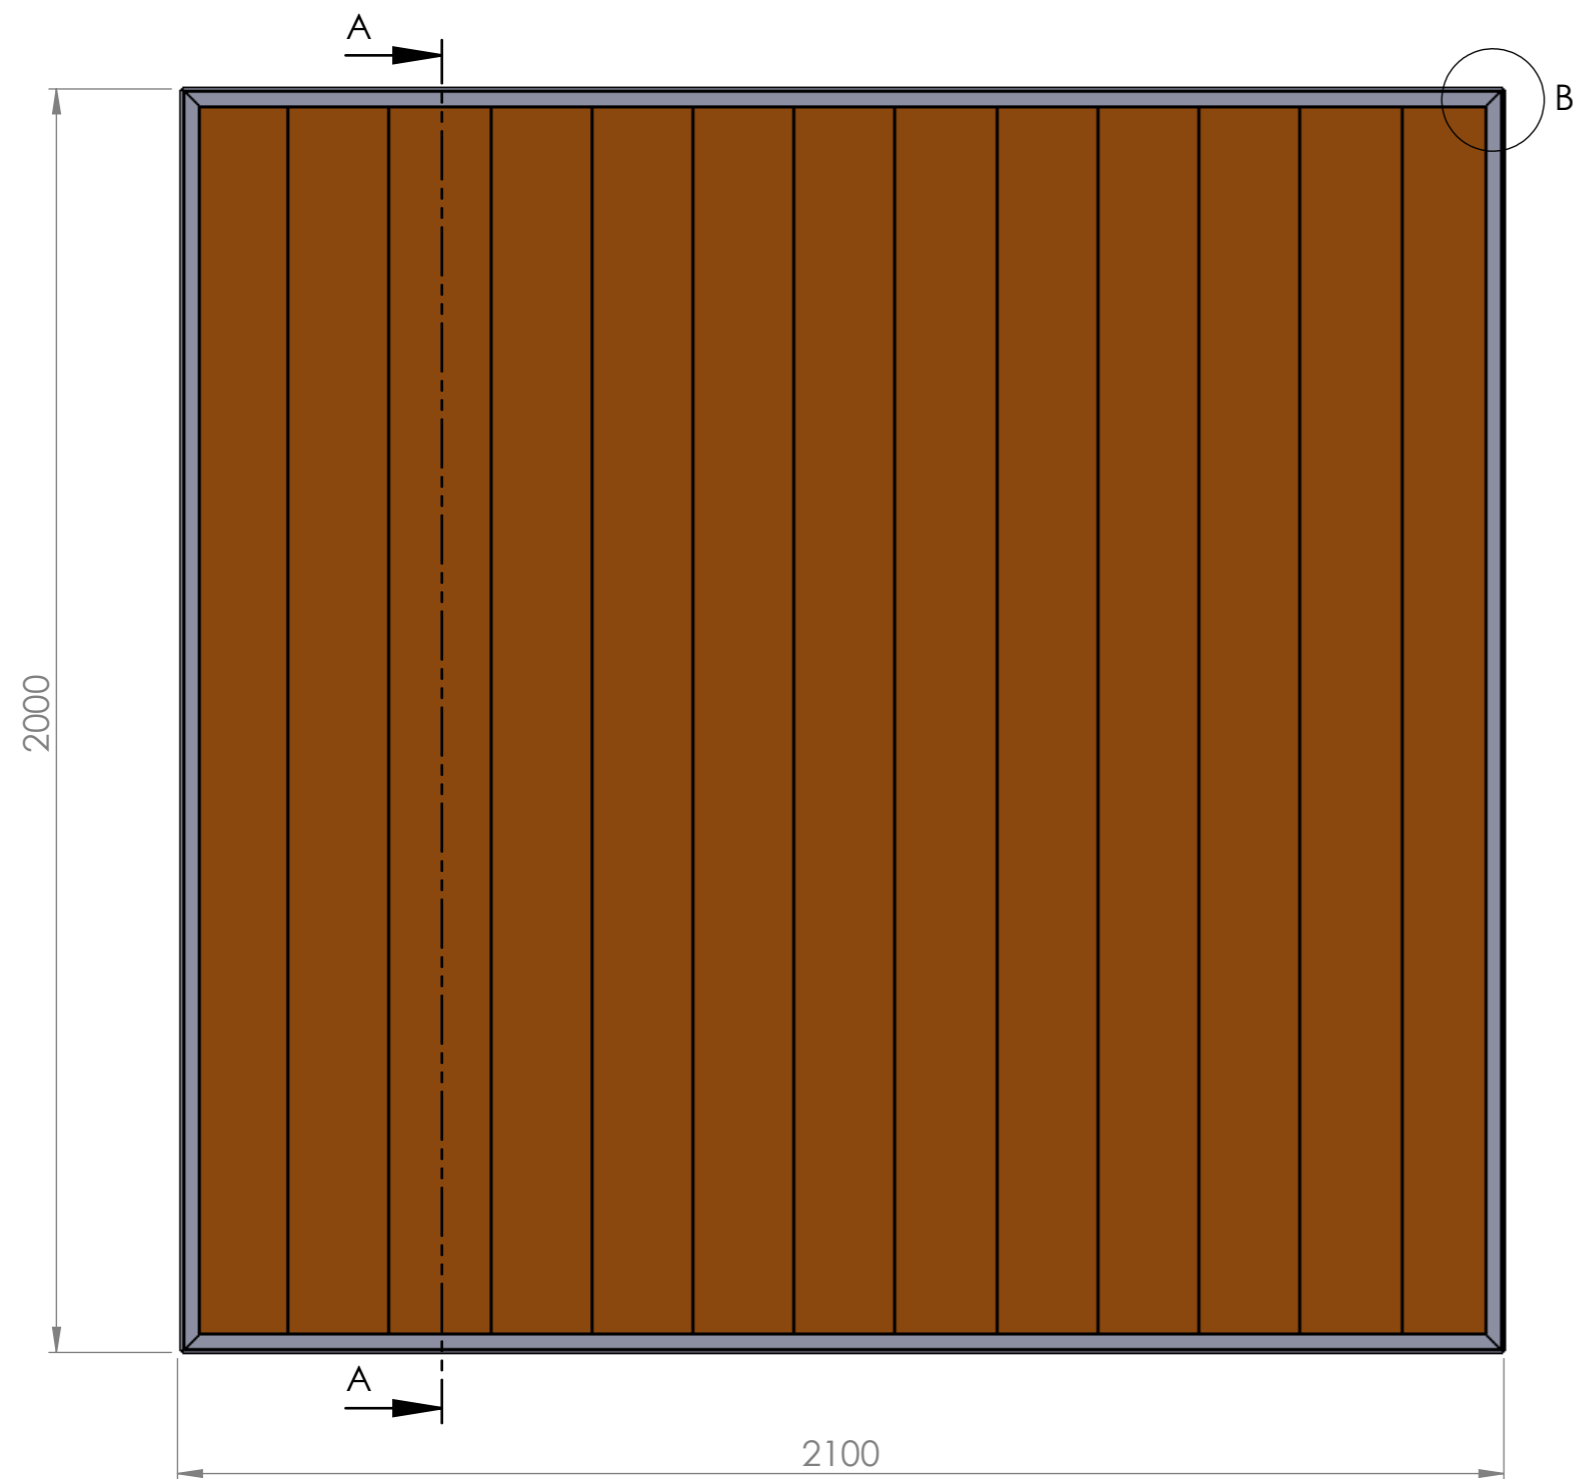

ALL DIMENSIONS IN MILLIMETERS

TITLE:				HOLZZAUN			
NAME	SIGNATURE	DATE	MATERIAL:				
DRAWN	BIŃCZAK	20/9/17					
CHK'D							
FINISH: HOT DIPPED GALVANISED		TOLERANCE: ±5%		CODE:	10077.3	Revision	
				SCALE: 1: 12	SHEET 2 OF 2		A3