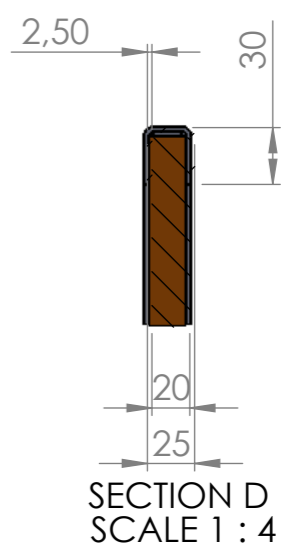

ALL DIMENSIONS IN MILLIMETERS

TITLE:				HOLZZAUN			
NAME	SIGNATURE	DATE	MATERIAL:				
DRAWN	BIŃCZAK	20/9/17					
CHK'D							
FINISH: HOT DIPPED GALVANISED		TOLERANCE: ±5%		CODE:	10077.3	Revision	
				SCALE: 1: 12	SHEET 2 OF 2		A3