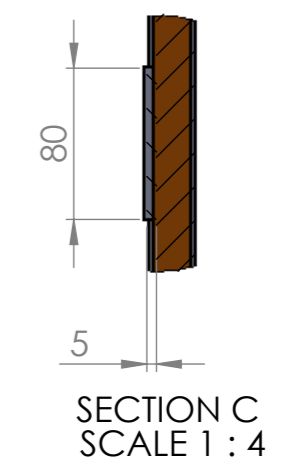

ALL DIMENSIONS IN MILLIMETERS

TITLE:				HOLZZAUN			
NAME	SIGNATURE	DATE	MATERIAL:				
DRAWN	BIŃCZAK	20/9/17					
CHK'D							
FINISH: HOT DIPPED GALVANISED		TOLERANCE: ±5%		CODE:	10077.3	Revision	
				SCALE: 1: 12	SHEET 2 OF 2		A3